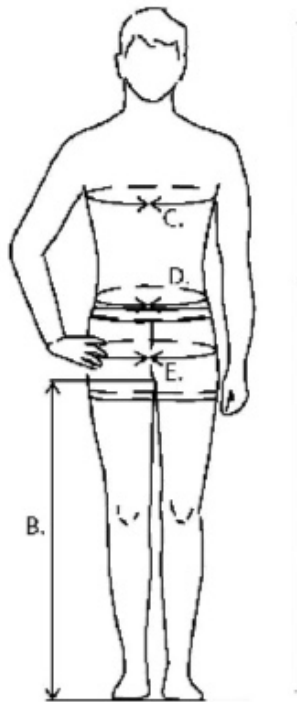

**UNISEX SIZING AND FITTING GUIDANCE FOR BRAGE®  
PROTECTIVE UNDERGARMENTS**

Sizing and fitting should be conducted in accordance with the sizing chart and tables supplied by the manufacturer below:-

UNISEX	MALE	FEMALE
XS	-42	-36
S	44-46	38-40
M	48-50	42-44
L	52-54	46-48
XL	56-58	
XXL	60-62	
XXXL	64+	

MALE	46	48	50	52	54	56	58	60
B.	79cm	80cm	81cm	82cm	83cm	84cm	84cm	84cm
C.	92cm	96cm	100cm	104cm	108cm	112cm	116cm	120cm
D.	80cm	84cm	88cm	92cm	96cm	101cm	106cm	112cm
E.	98cm	102cm	106cm	110cm	114cm	118cm	122cm	126cm

FEMALE	36	38	40	42	44	46	48
B.	78cm	78cm	78cm	78cm	78cm	78cm	78cm
C.	84cm	88cm	92cm	96cm	100cm	104cm	110cm
D.	67cm	70cm	74cm	78cm	82cm	86cm	91cm
E.	93cm	96cm	99cm	102cm	106cm	110cm	115cm